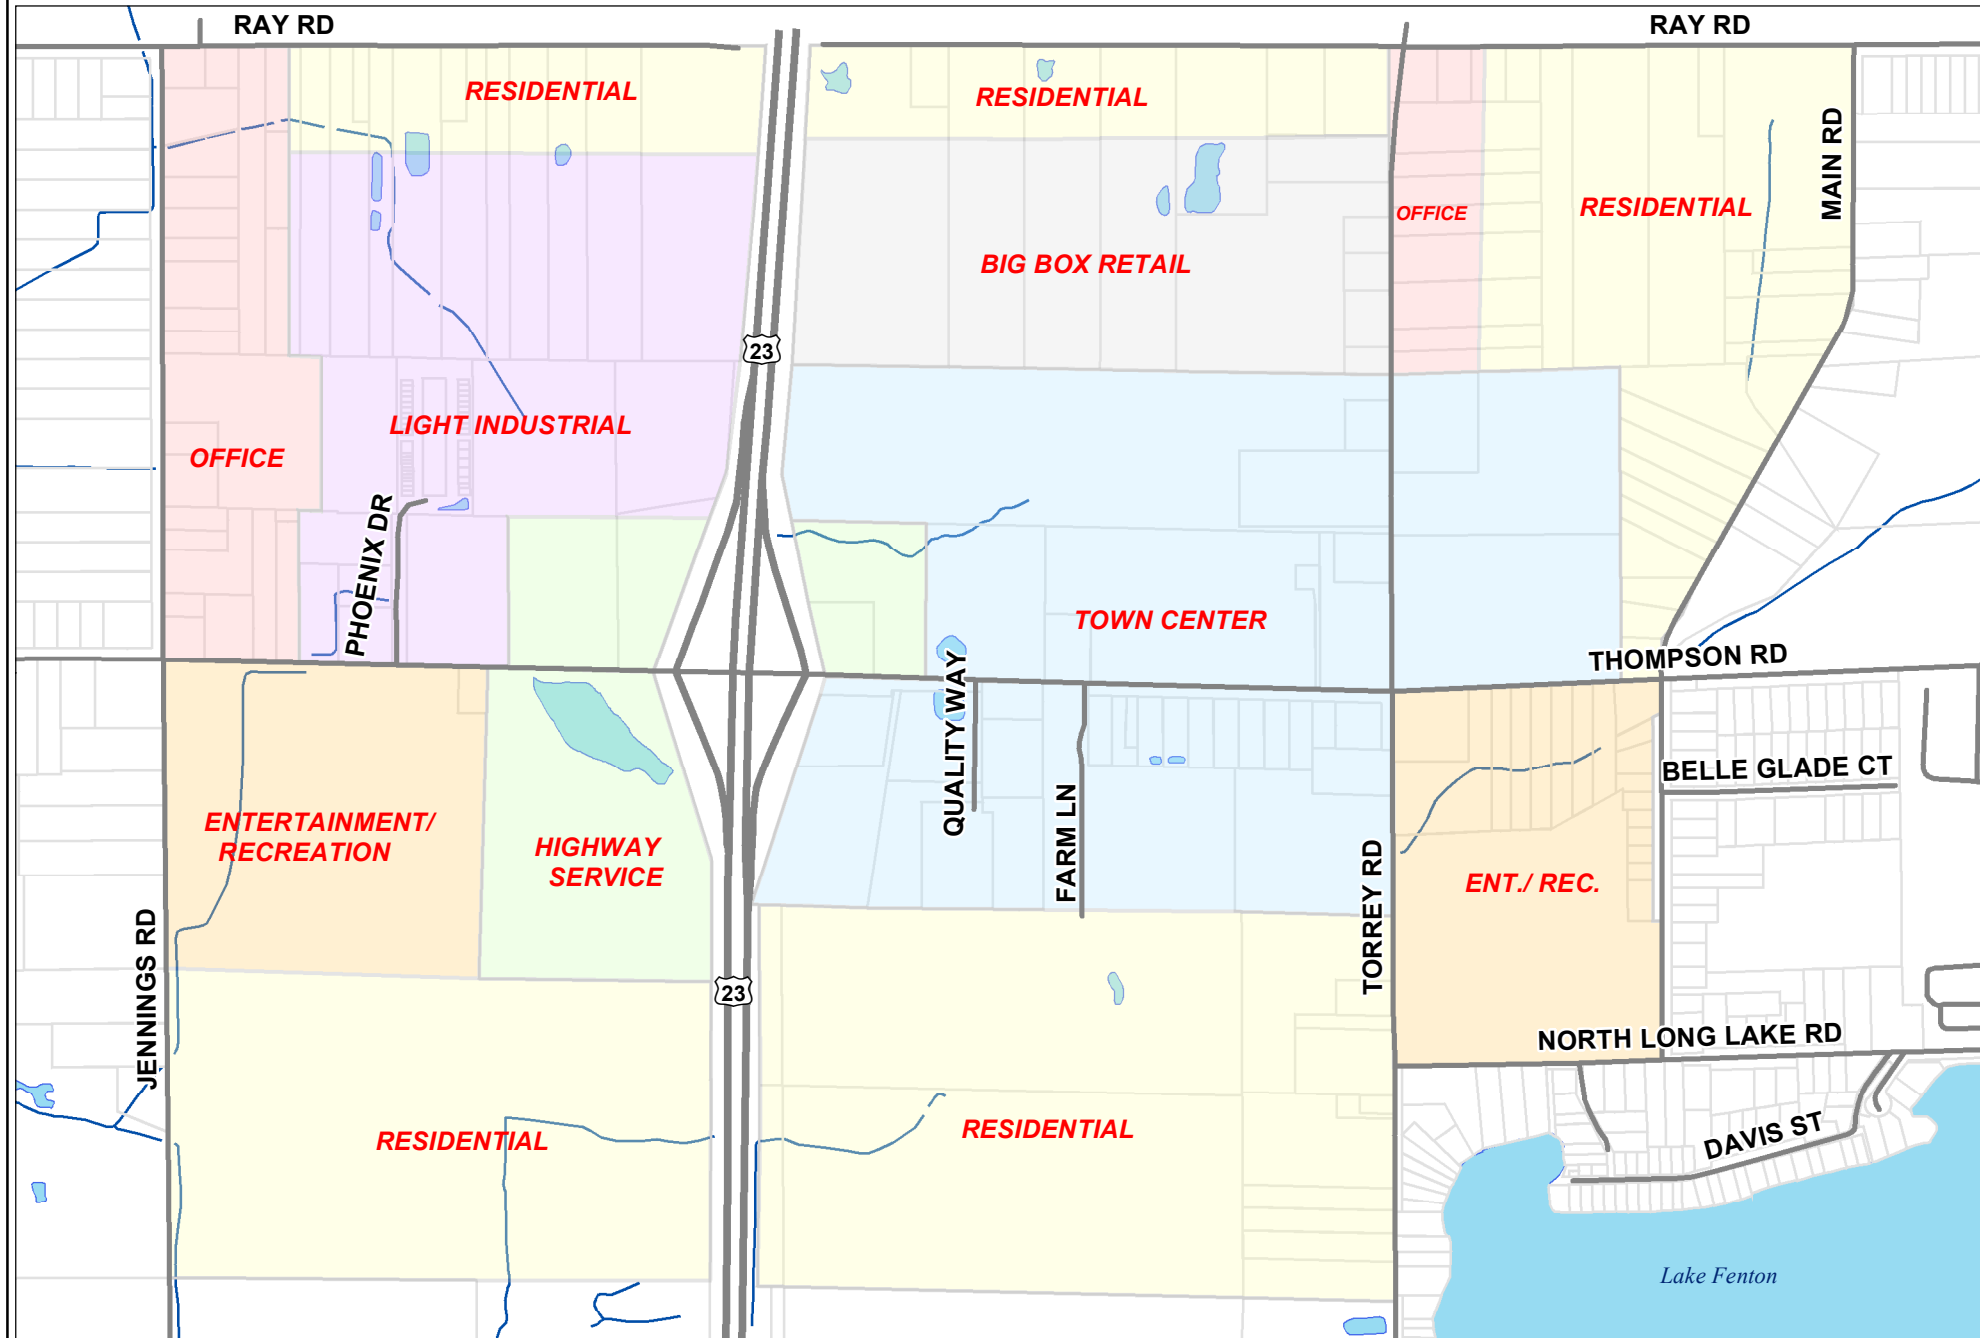

THOMPSON ROAD CORRIDOR - SUB AREA PLAN

- Highway Service
- Entertainment/Recreation
- Residential
- Town Center
- Big Box Retail
- Office
- Light Industrial
- Township Parcels
- Roads
- Surface Water
- Rivers, Streams, Drains