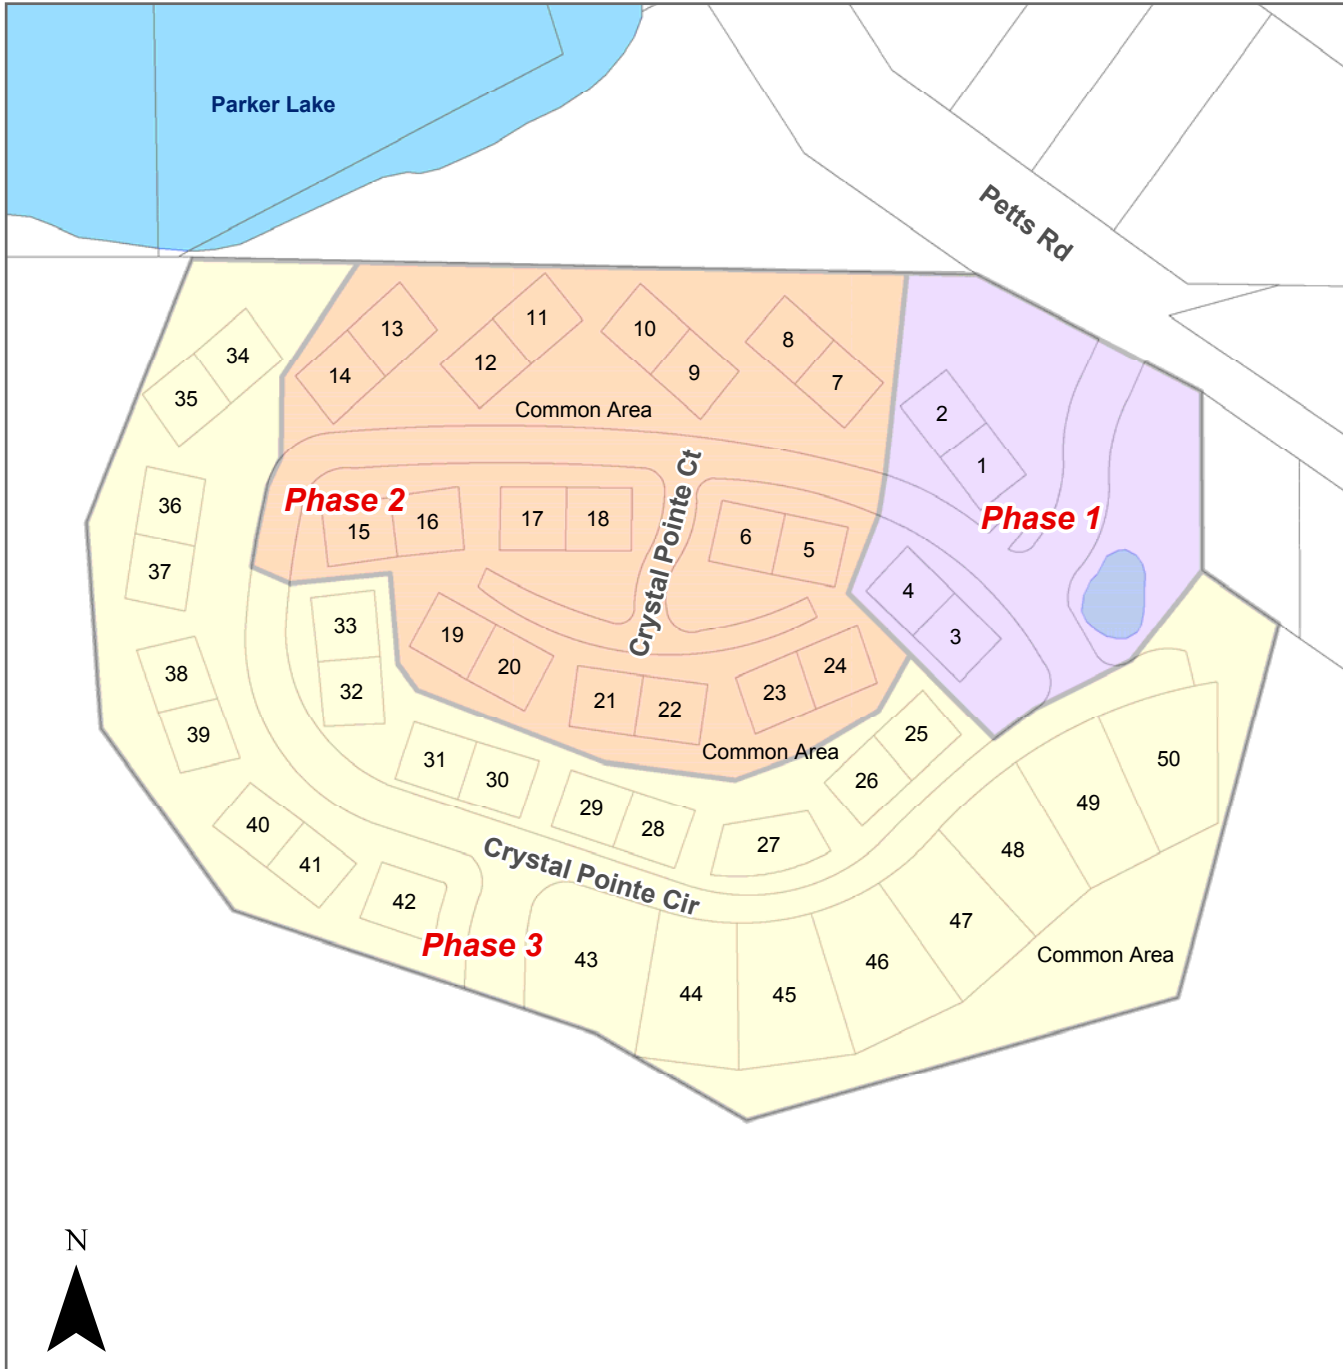

Crystal Pointe

Condominium

Overview Map

| Phase 1 (1996) | | Phase 2 (1996) | | Phase 3 (1996) | |
|----------------|---------------|----------------|---------------|----------------|---------------|
| Unit | PID | Unit | PID | Unit | PID |
| 1 | 06-24-626-001 | 5 | 06-24-626-005 | 25 | 06-24-626-025 |
| 2 | 06-24-626-002 | 6 | 06-24-626-006 | 26 | 06-24-626-026 |
| 3 | 06-24-626-003 | 7 | 06-24-626-007 | 27 | 06-24-626-027 |
| 4 | 06-24-626-004 | 8 | 06-24-626-008 | 28 | 06-24-626-028 |
| | | 9 | 06-24-626-009 | 29 | 06-24-626-029 |
| | | 10 | 06-24-626-010 | 30 | 06-24-626-030 |
| | | 11 | 06-24-626-011 | 31 | 06-24-626-031 |
| | | 12 | 06-24-626-012 | 32 | 06-24-626-032 |
| | | 13 | 06-24-626-013 | 33 | 06-24-626-033 |
| | | 14 | 06-24-626-014 | 34 | 06-24-626-034 |
| | | 15 | 06-24-626-015 | 35 | 06-24-626-035 |
| | | 16 | 06-24-626-016 | 36 | 06-24-626-036 |
| | | 17 | 06-24-626-017 | 37 | 06-24-626-037 |
| | | 18 | 06-24-626-018 | 38 | 06-24-626-038 |
| | | 19 | 06-24-626-019 | 39 | 06-24-626-039 |
| | | 20 | 06-24-626-020 | 40 | 06-24-626-040 |
| | | 21 | 06-24-626-021 | 41 | 06-24-626-041 |
| | | 22 | 06-24-626-022 | 42 | 06-24-626-042 |
| | | 23 | 06-24-626-023 | 43 | 06-24-626-043 |
| | | 24 | 06-24-626-024 | 44 | 06-24-626-044 |
| | | | | 45 | 06-24-626-045 |
| | | | | 46 | 06-24-626-046 |
| | | | | 47 | 06-24-626-047 |
| | | | | 48 | 06-24-626-048 |
| | | | | 49 | 06-24-626-049 |
| | | | | 50 | 06-24-626-050 |

PID = Parcel Identification Number