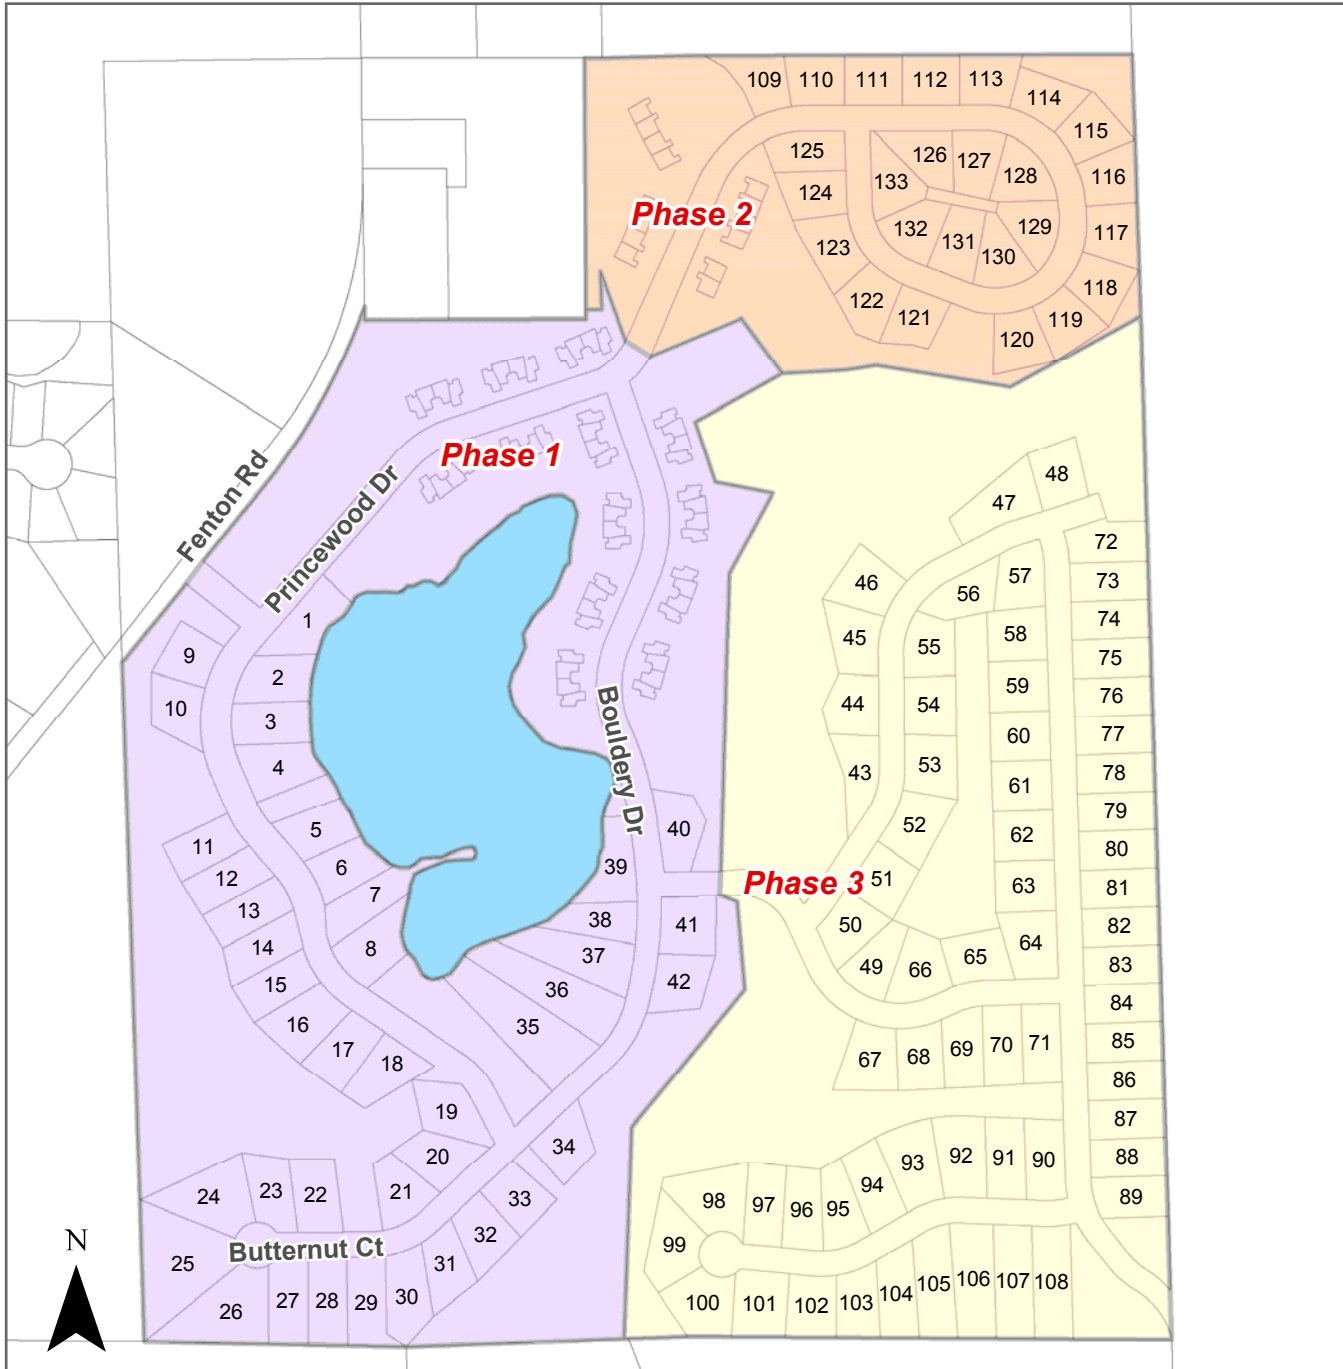

Fenton Orchards

Site Condominium

Overview Map

Fenton Orchards

Site Condominium

Attached Condominiums			
Phase 1 (2002)		Phase 2 (2004)	
Unit	PID	Unit	PID
1	06-12-626-001	53	06-12-626-053
2	06-12-626-002	54	06-12-626-054
3	06-12-626-003	55	06-12-626-055
4	06-12-626-004	56	06-12-626-056
5	06-12-626-005	57	06-12-626-057
6	06-12-626-006	58	06-12-626-058
7	06-12-626-007	59	06-12-626-059
8	06-12-626-008	60	06-12-626-060
9	06-12-626-009	61	06-12-626-061
10	06-12-626-010	62	06-12-626-062
11	06-12-626-011	63	06-12-626-063
12	06-12-626-012	64	06-12-626-064
13	06-12-626-013	65	06-12-626-065
14	06-12-626-014	66	06-12-626-066
15	06-12-626-015		
16	06-12-626-016		
17	06-12-626-017		
18	06-12-626-018		
19	06-12-626-019		
20	06-12-626-020		
21	06-12-626-021		
22	06-12-626-022		
23	06-12-626-023		
24	06-12-626-024		
25	06-12-626-025		
26	06-12-626-026		
27	06-12-626-027		
28	06-12-626-028		
29	06-12-626-029		
30	06-12-626-030		
31	06-12-626-031		
32	06-12-626-032		
33	06-12-626-033		
34	06-12-626-034		
35	06-12-626-035		
36	06-12-626-036		
37	06-12-626-037		
38	06-12-626-038		
39	06-12-626-039		
40	06-12-626-040		
41	06-12-626-041		
42	06-12-626-042		
43	06-12-626-043		
44	06-12-626-044		
45	06-12-626-045		
46	06-12-626-046		
47	06-12-626-047		
48	06-12-626-048		
49	06-12-626-049		
50	06-12-626-050		
51	06-12-626-051		
52	06-12-626-052		