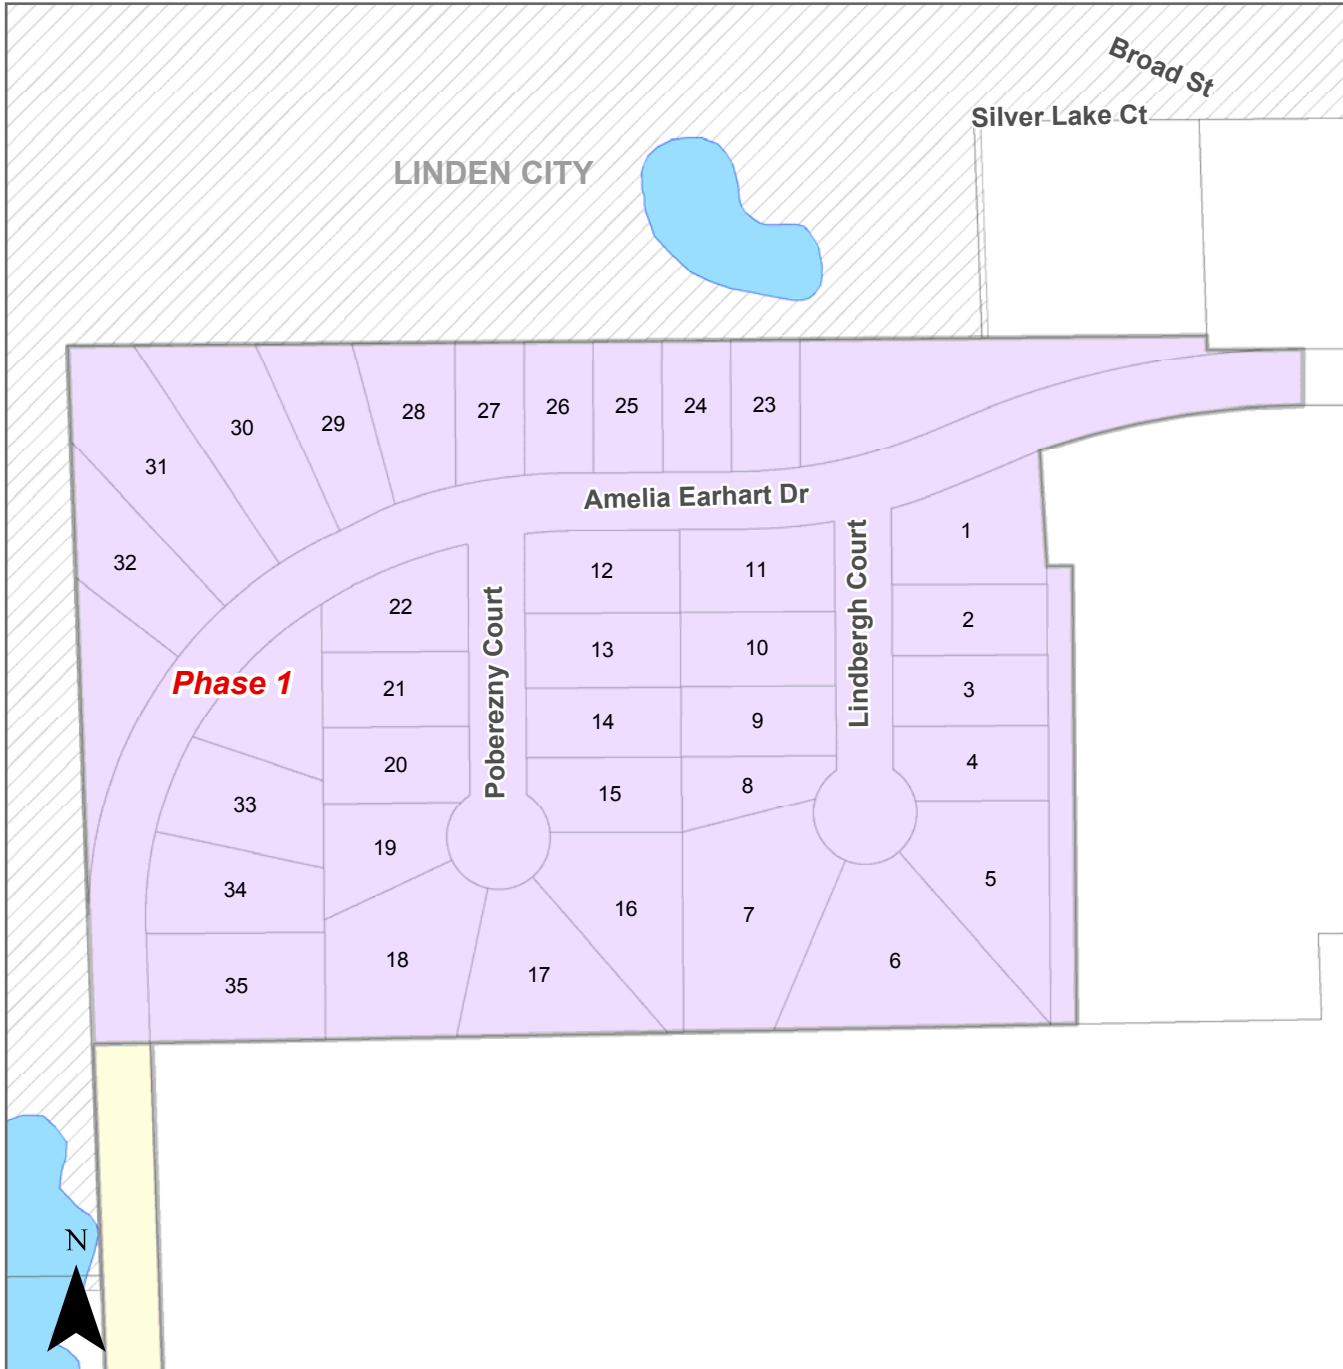

# Horizon Lakes Airpark

Site Condominium

Overview Map

Phase 1 (2004)			
Unit	PID	Unit	PID
1	06-29-626-001	19	06-29-626-019
2	06-29-626-002	20	06-29-626-020
3	06-29-626-003	21	06-29-626-021
4	06-29-626-004	22	06-29-626-022
5	06-29-626-005	23	06-29-626-023
6	06-29-626-006	24	06-29-626-024
7	06-29-626-007	25	06-29-626-025
8	06-29-626-008	26	06-29-626-026
9	06-29-626-009	27	06-29-626-027
10	06-29-626-010	28	06-29-626-028
11	06-29-626-011	29	06-29-626-029
12	06-29-626-012	30	06-29-626-030
13	06-29-626-013	31	06-29-626-031
14	06-29-626-014	32	06-29-626-032
15	06-29-626-015	33	06-29-626-033
16	06-29-626-016	34	06-29-626-034
17	06-29-626-017	35	06-29-626-035
18	06-29-626-018		

PID = Parcel Identification Number

# Horizon Lakes Airpark

Site Condominium

Overview Map