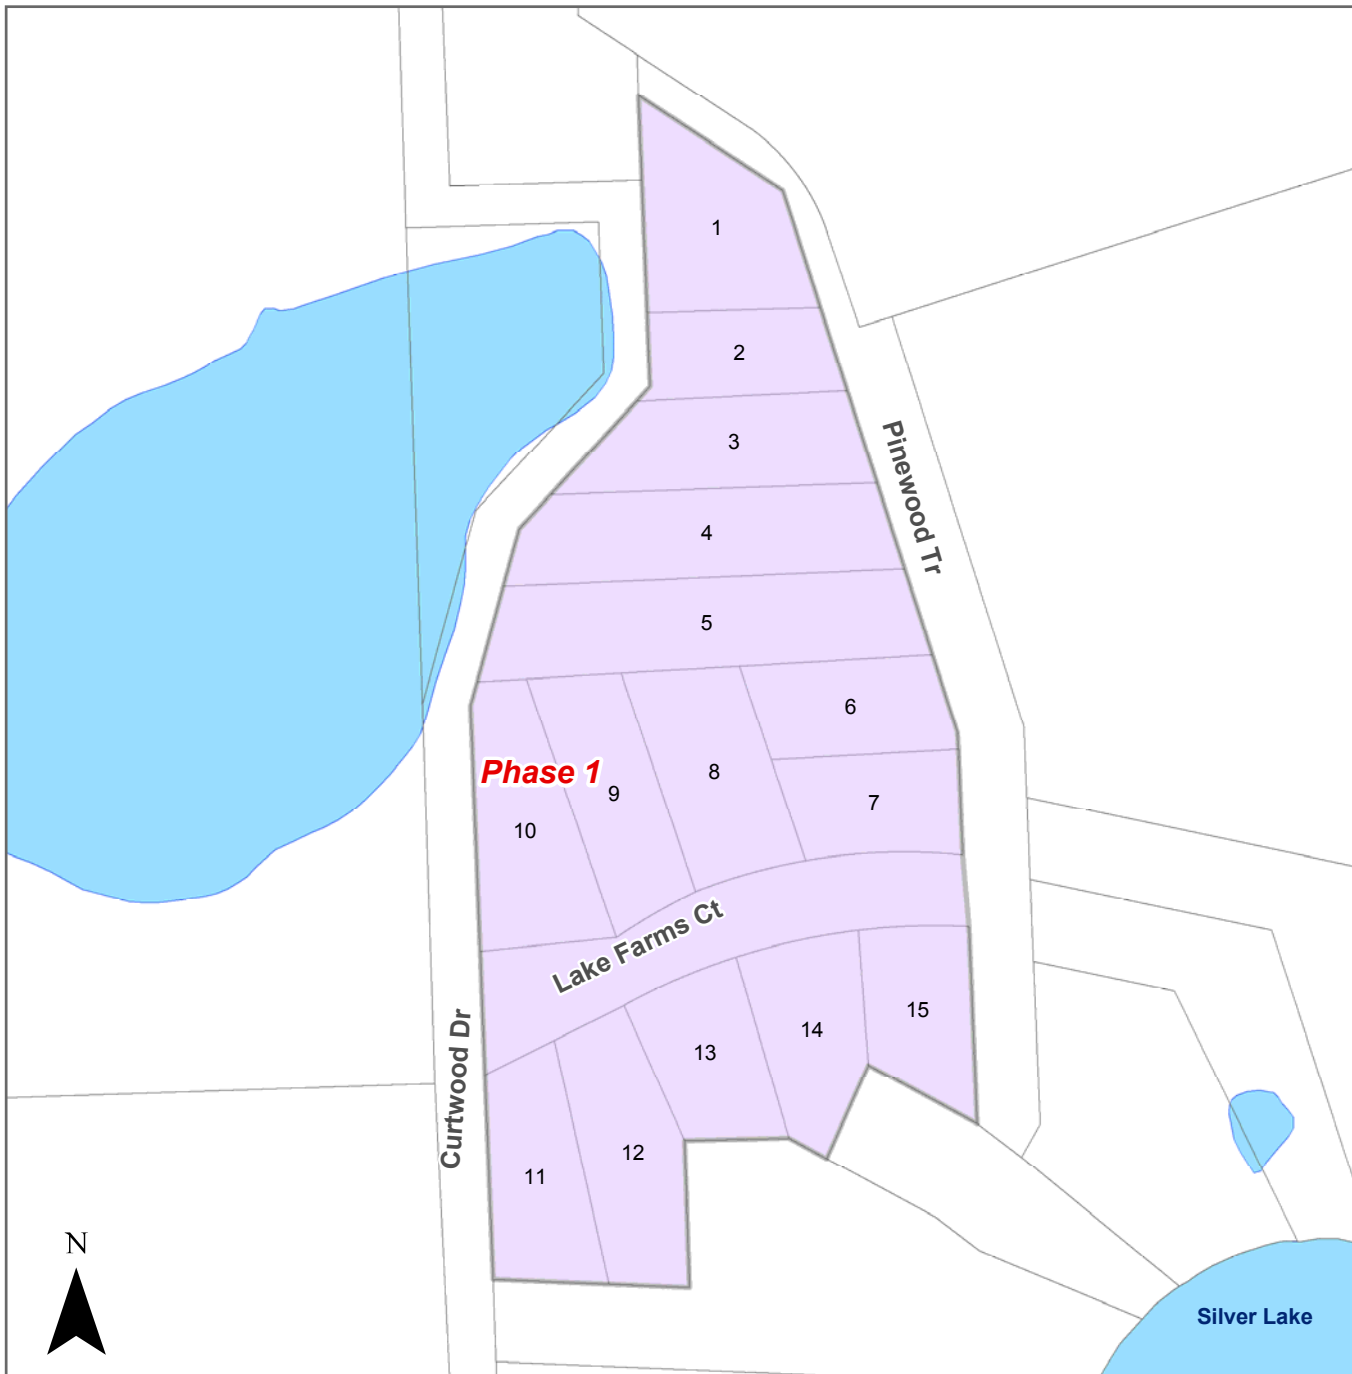

Silver Lake Farms

Site Condominium

Overview Map

Phase 1 (1995)	
Unit	PID
1	06-28-626-001
2	06-28-626-002
3	06-28-626-003
4	06-28-626-004
5	06-28-626-005
6	06-28-626-006
7	06-28-626-007
8	06-28-626-008
9	06-28-626-009
10	06-28-626-010
11	06-28-626-011
12	06-28-626-012
13	06-28-626-013
14	06-28-626-014
15	06-28-626-015

PID = Parcel Identification Number