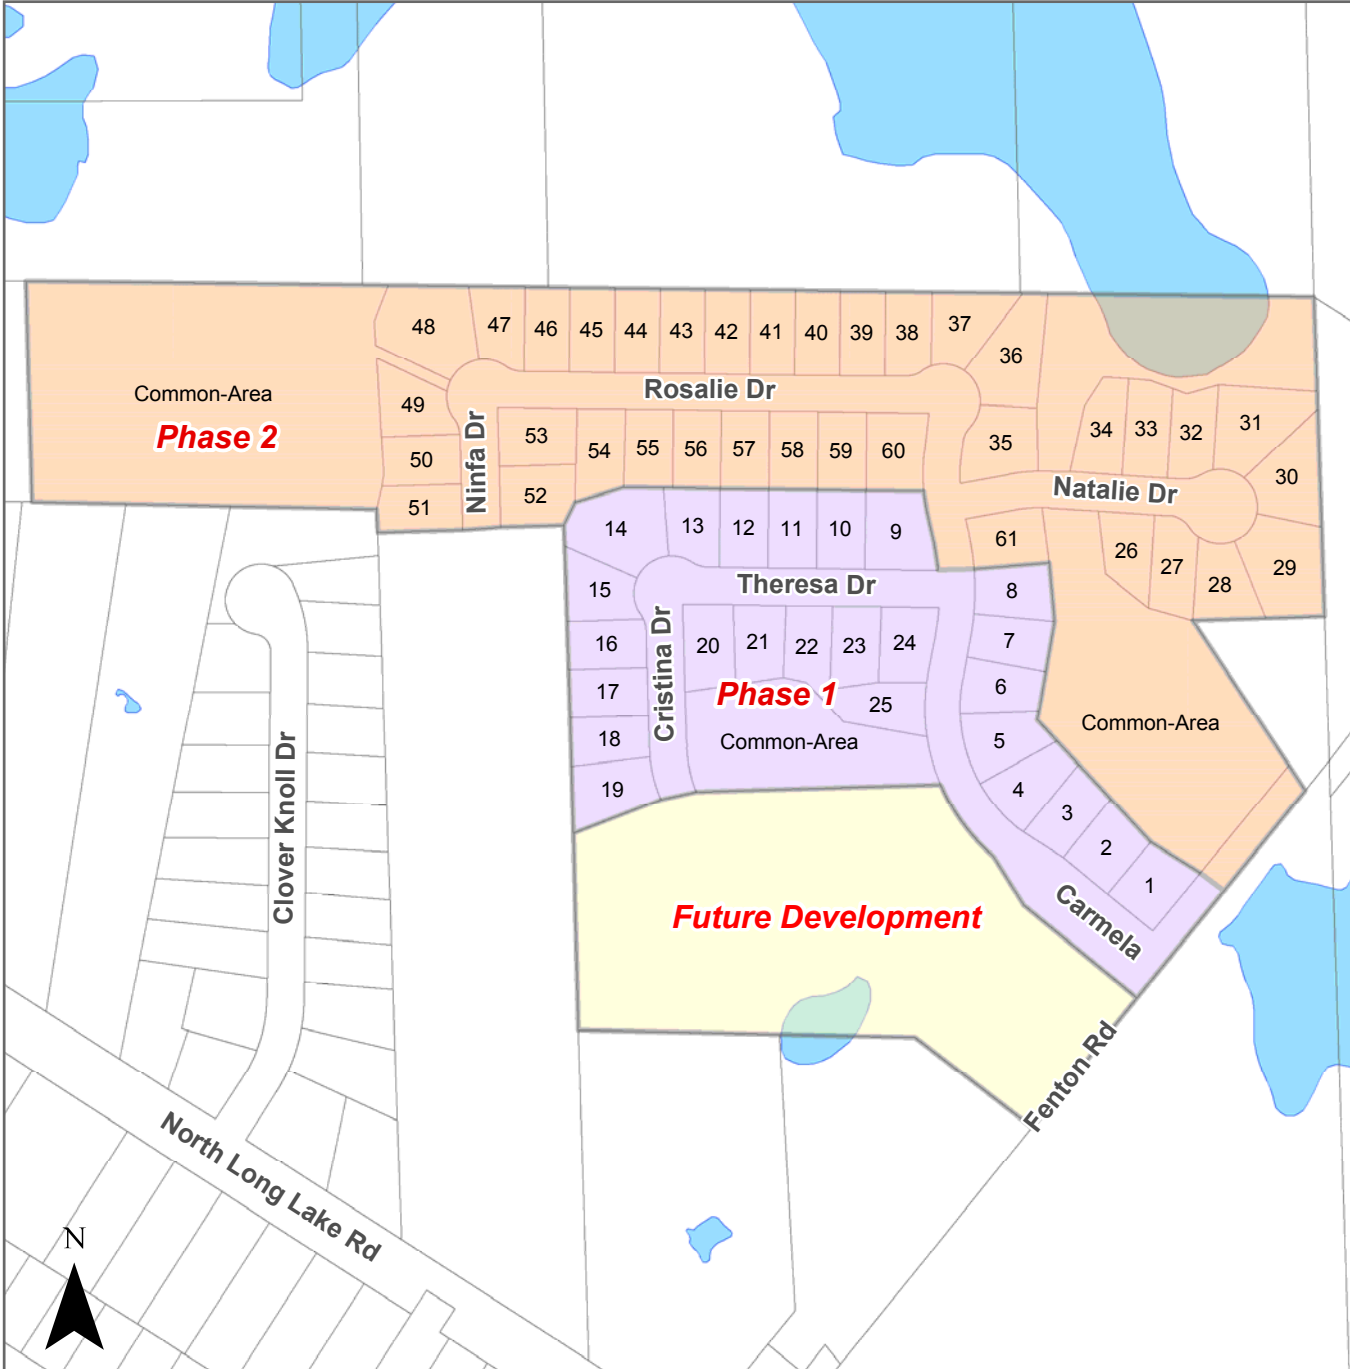

# Springfield Hills

Site Condominium

Overview Map

Phase 1 (1998)		Phase 2 (2000)	
Unit	PID	Unit	PID
1	06-12-602-001	26	06-12-602-026
2	06-12-602-002	27	06-12-602-027
3	06-12-602-003	28	06-12-602-028
4	06-12-602-004	29	06-12-602-029
5	06-12-602-005	30	06-12-602-030
6	06-12-602-006	31	06-12-602-031
7	06-12-602-007	32	06-12-602-032
8	06-12-602-008	33	06-12-602-033
9	06-12-602-009	34	06-12-602-034
10	06-12-602-010	35	06-12-602-035
11	06-12-602-011	36	06-12-602-036
12	06-12-602-012	37	06-12-602-037
13	06-12-602-013	38	06-12-602-038
14	06-12-602-014	39	06-12-602-039
15	06-12-602-015	40	06-12-602-040
16	06-12-602-016	41	06-12-602-041
17	06-12-602-017	42	06-12-602-042
18	06-12-602-018	43	06-12-602-043
19	06-12-602-019	44	06-12-602-044
20	06-12-602-020	45	06-12-602-045
21	06-12-602-021	46	06-12-602-046
22	06-12-602-022	47	06-12-602-047
23	06-12-602-023	48	06-12-602-048
24	06-12-602-024	49	06-12-602-049
25	06-12-602-025	50	06-12-602-050
		51	06-12-602-051
		52	06-12-602-052
		53	06-12-602-053
		54	06-12-602-054
		55	06-12-602-055
		56	06-12-602-056
		57	06-12-602-057
		58	06-12-602-058
		59	06-12-602-059
		60	06-12-602-060
		61	06-12-602-061

PID = Parcel Identification Number